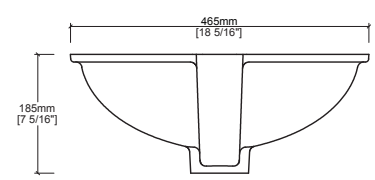

CSO006 Solid Surface Oval / Round Vanity Bowl Product Information

A-A

Quick Dimensions

Length	Width	Height
465 mm	398 mm	185 mm
18 5/16 in.	15 5/8 in.	7 5/16 in.

Measurements rounded to nearest 1/8" or mm.