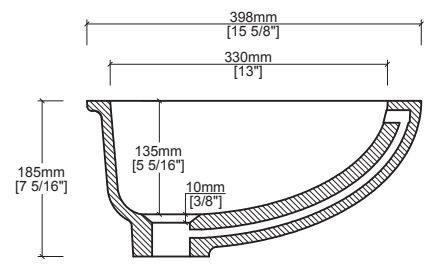

CSO006 Solid Surface Oval / Round Vanity Bowl Product Information

A-A

Quick Dimensions

Length	Width	Height
465 mm	398 mm	185 mm
18 5/16 in.	15 5/8 in.	7 5/16 in.

Measurements rounded to nearest 1/8" or mm.