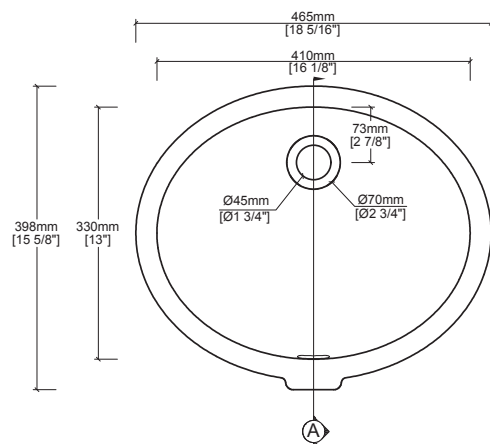

CSO006 Solid Surface Oval / Round Vanity Bowl Product Information

A-A

Quick Dimensions

Length	Width	Height
465 mm	398 mm	185 mm
18 5/16 in.	15 5/8 in.	7 5/16 in.

Measurements rounded to nearest 1/8" or mm.