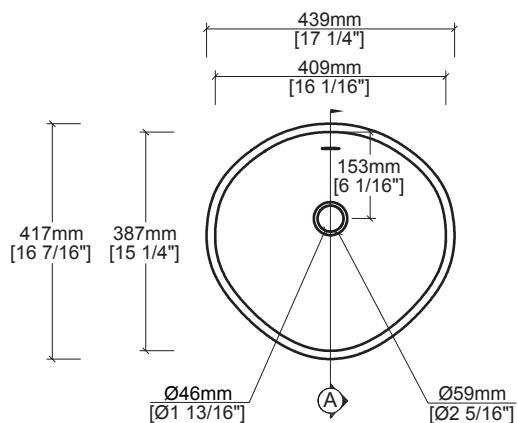

CSO009 Solid Surface Oval / Round Vanity Bowl Product Information

A-A

Quick Dimensions

Length	Width	Height
439 mm	417 mm	968 mm
17 1/4 in.	16 7/16 in.	38 1/8 in.

Measurements rounded to nearest 1/8" or mm.