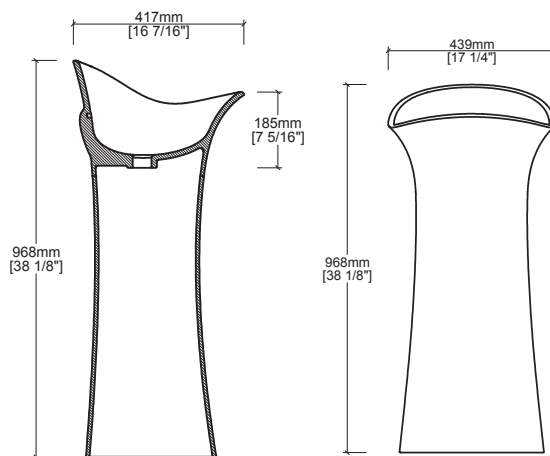

CSO009 Solid Surface Oval / Round Vanity Bowl Product Information

A-A

Quick Dimensions

Length	Width	Height
439 mm	417 mm	968 mm
17 1/4 in.	16 7/16 in.	38 1/8 in.

Measurements rounded to nearest 1/8" or mm.